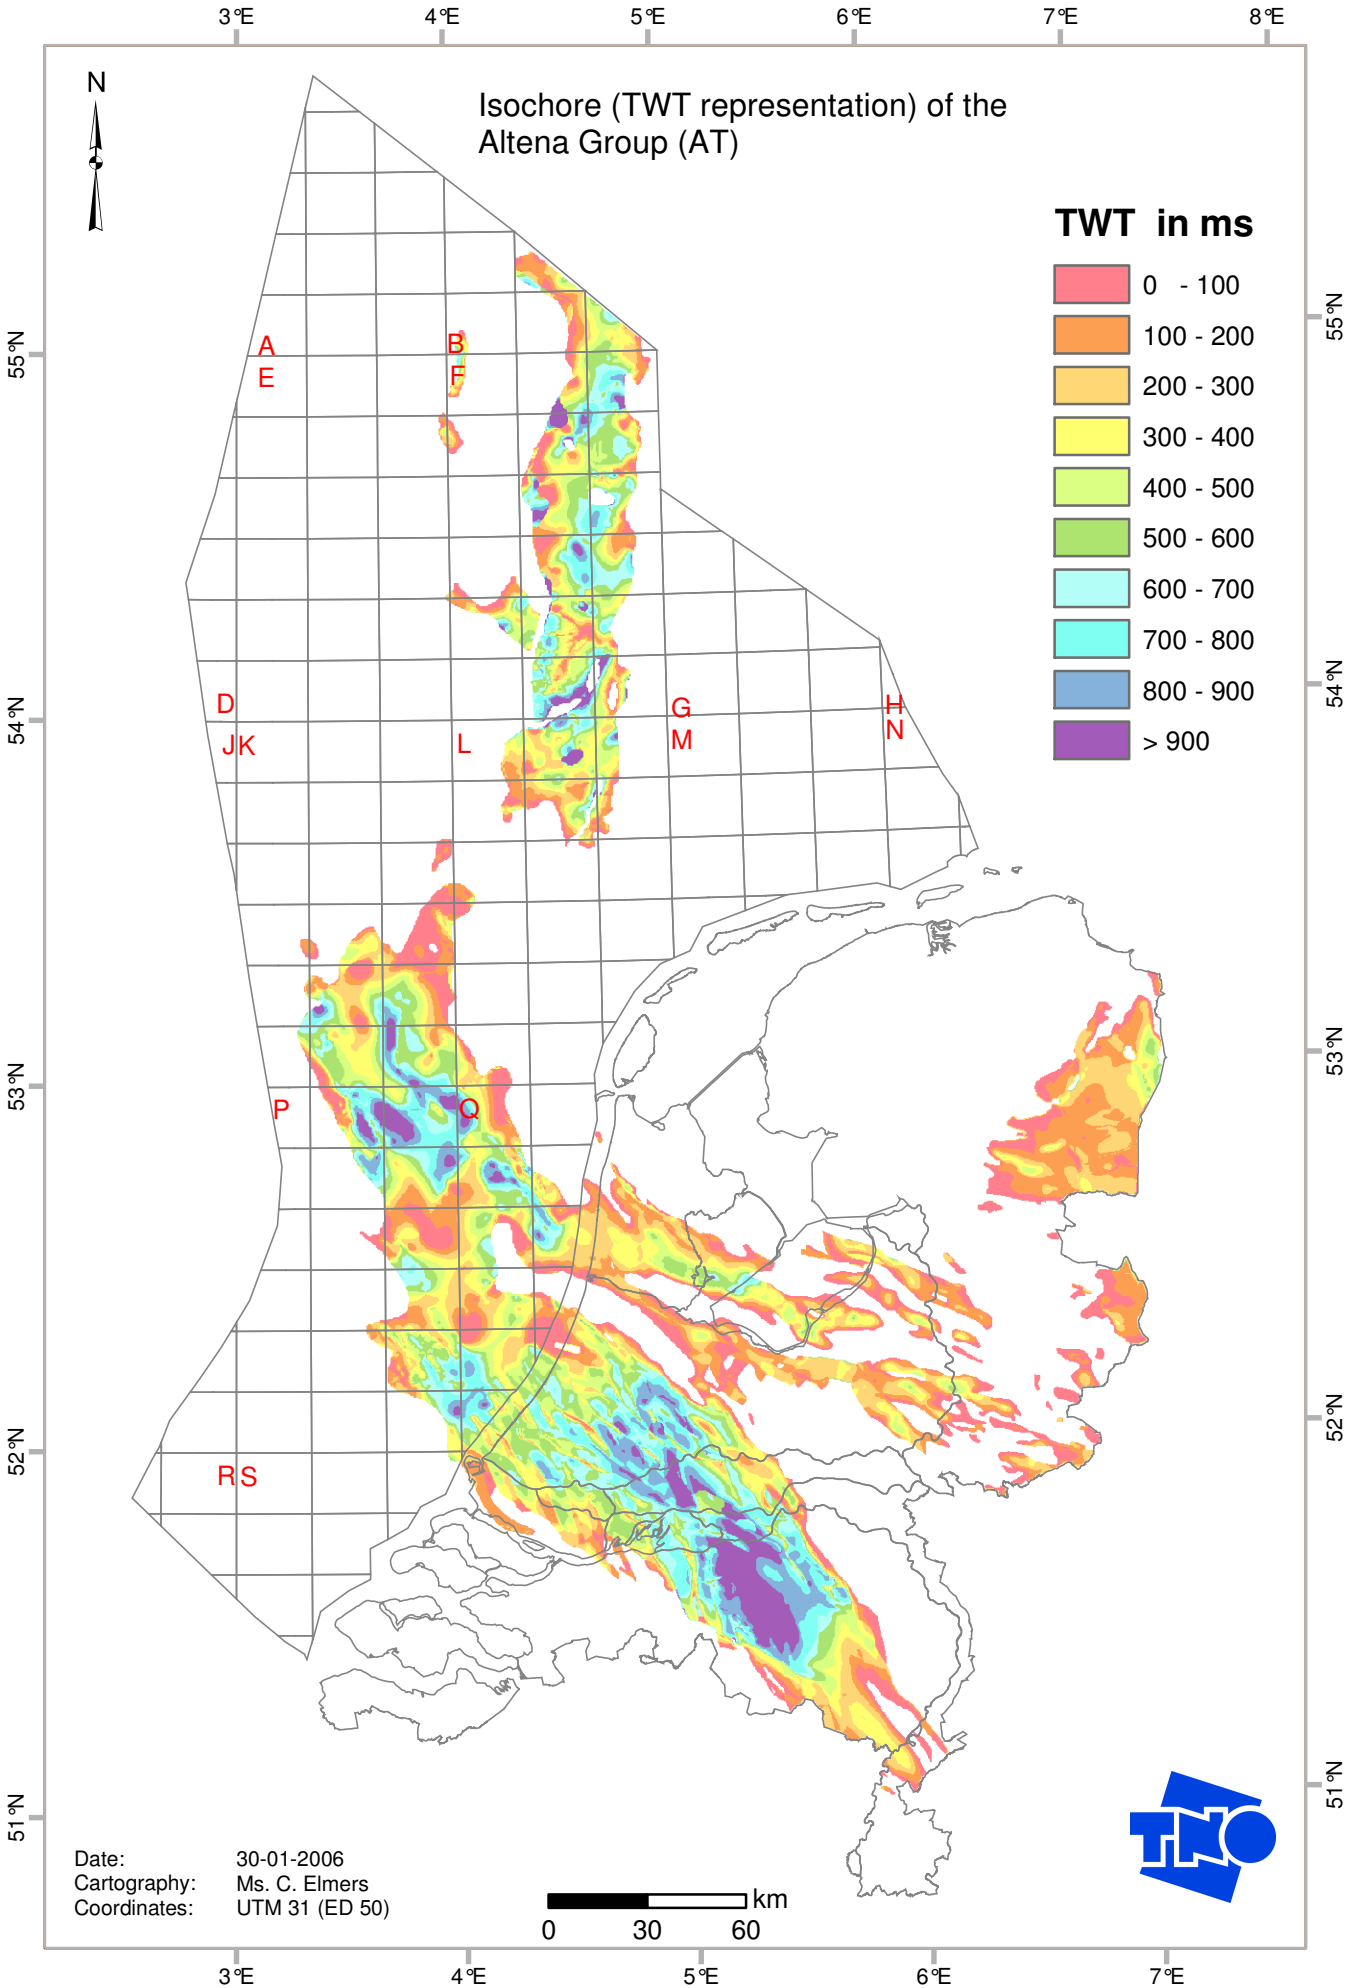

Isochore (TWT representation) of the Altena Group (AT)

TWT in ms

Date: 30-01-2006
Cartography: Ms. C. Elmers
Coordinates: UTM 31 (ED 50)