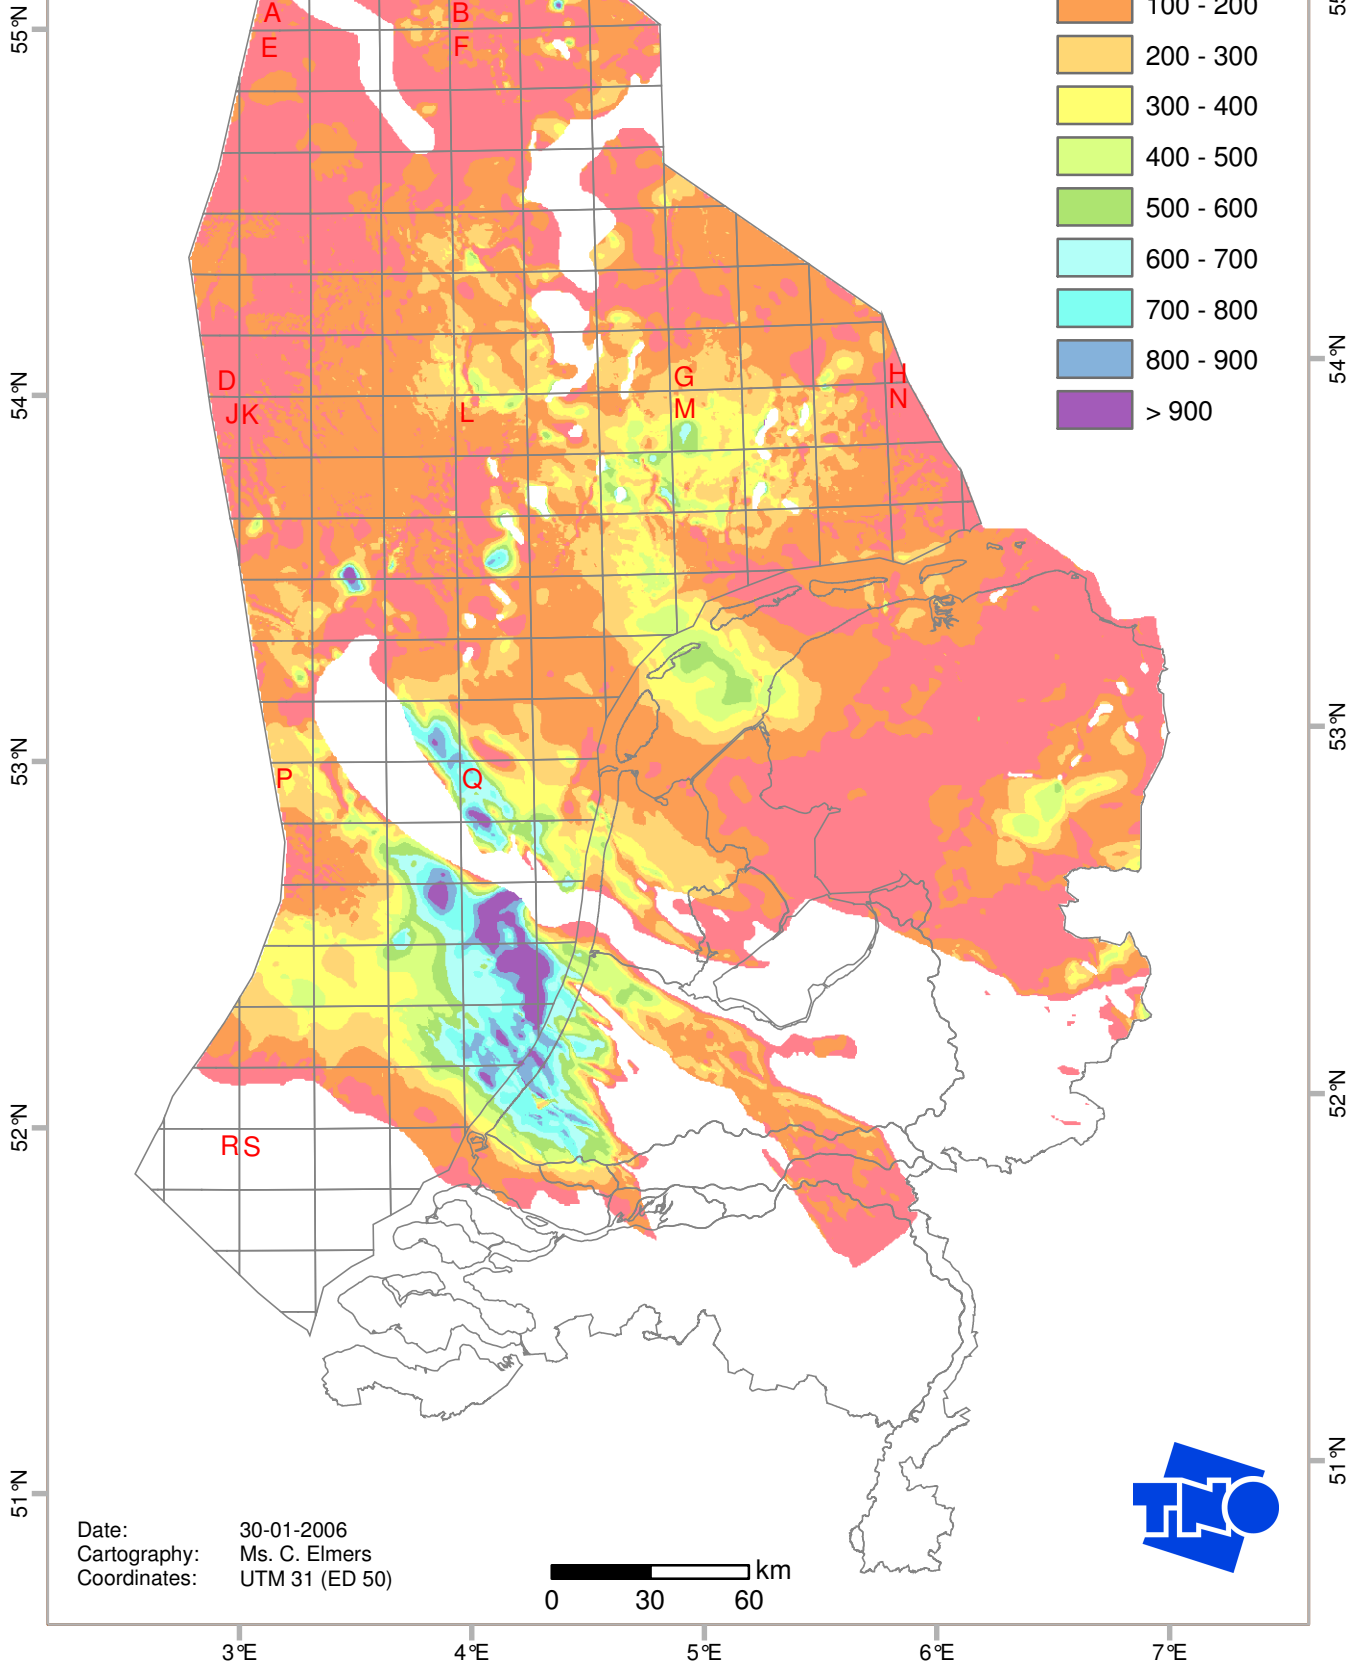

# Isochore (TWT representation) of the Rijnland Group (KN)

## TWT in ms

Date: 30-01-2006  
Cartography: Ms. C. Elmers  
Coordinates: UTM 31 (ED 50)