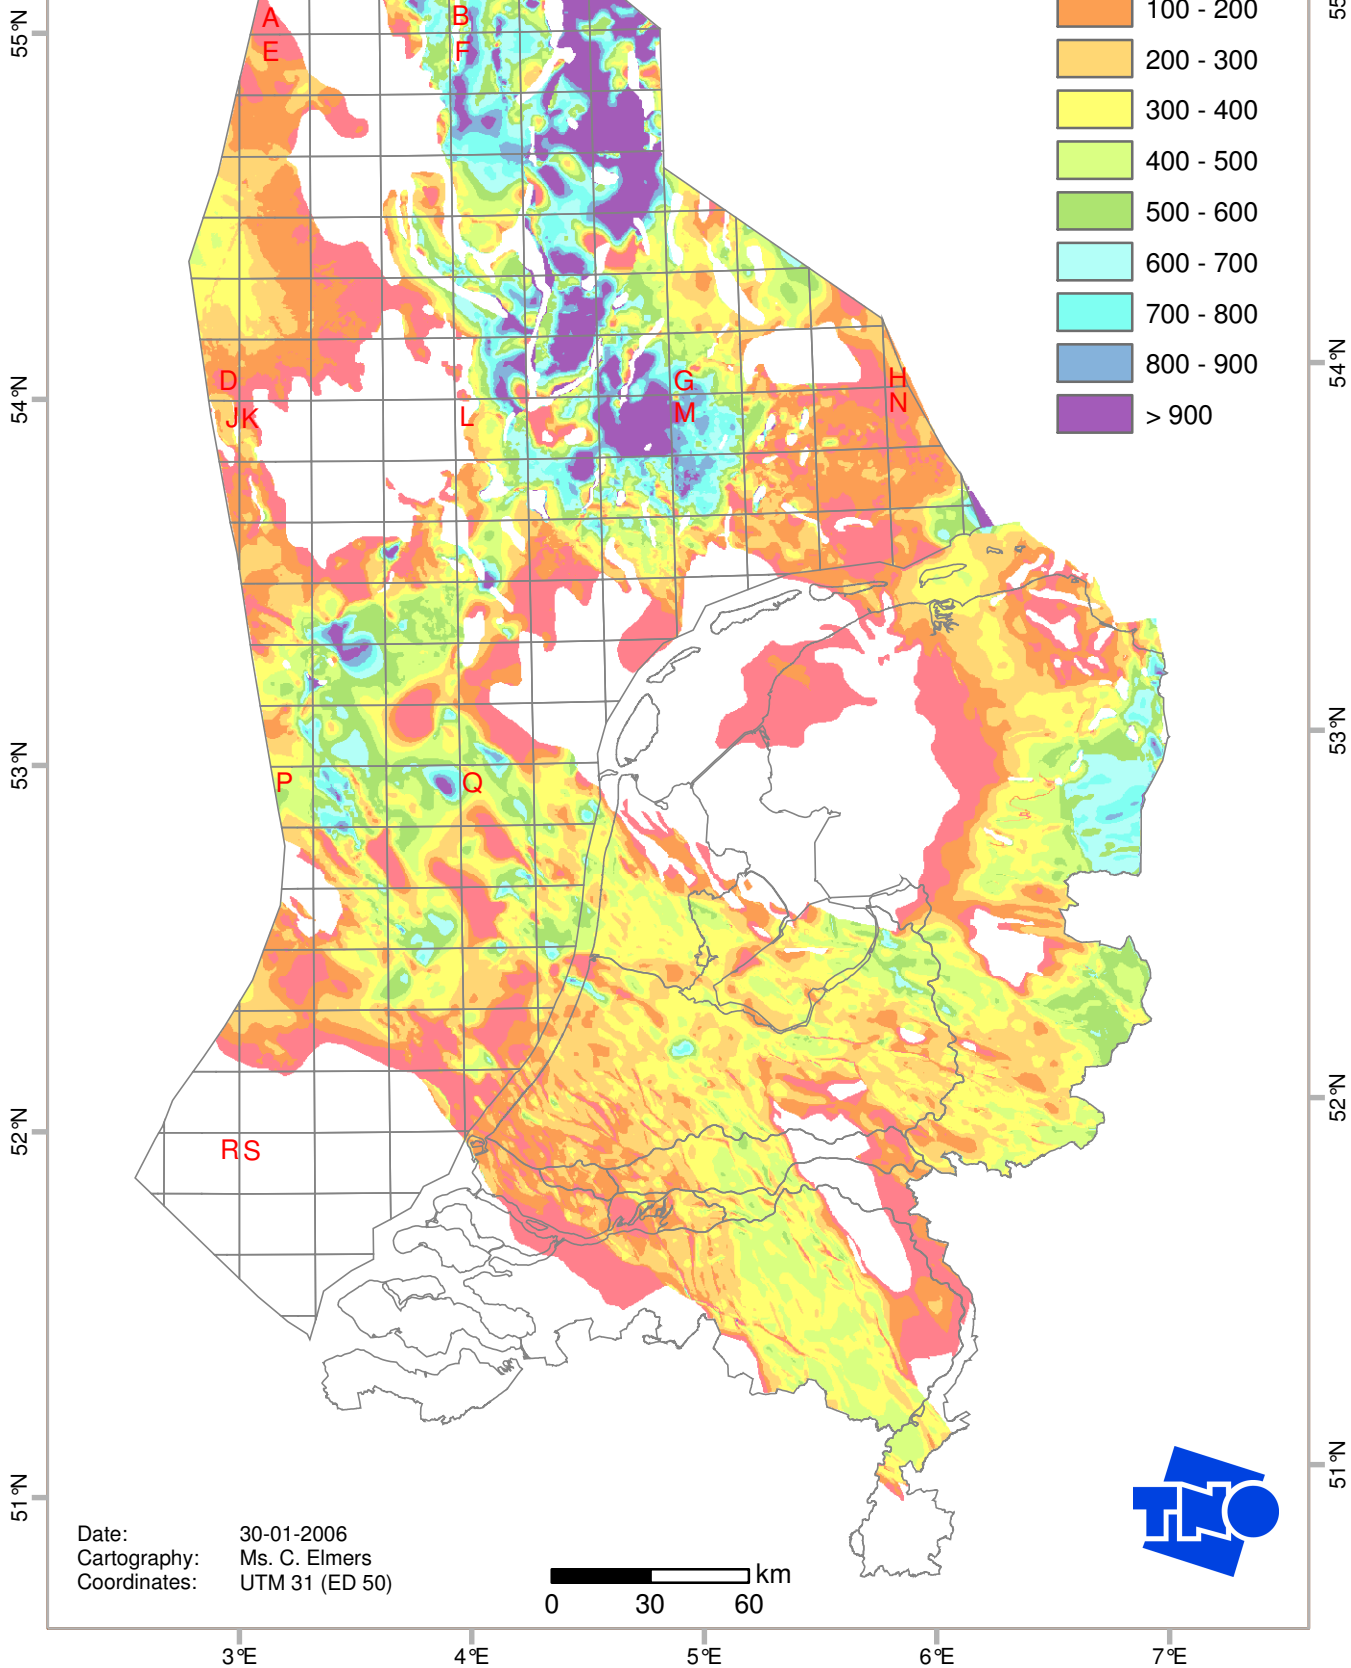

Isochore (TWT representation) of the Lower and Upper Germanic Trias Groups (R)

TWT in ms

Date: 30-01-2006  
Cartography: Ms. C. Elmers  
Coordinates: UTM 31 (ED 50)