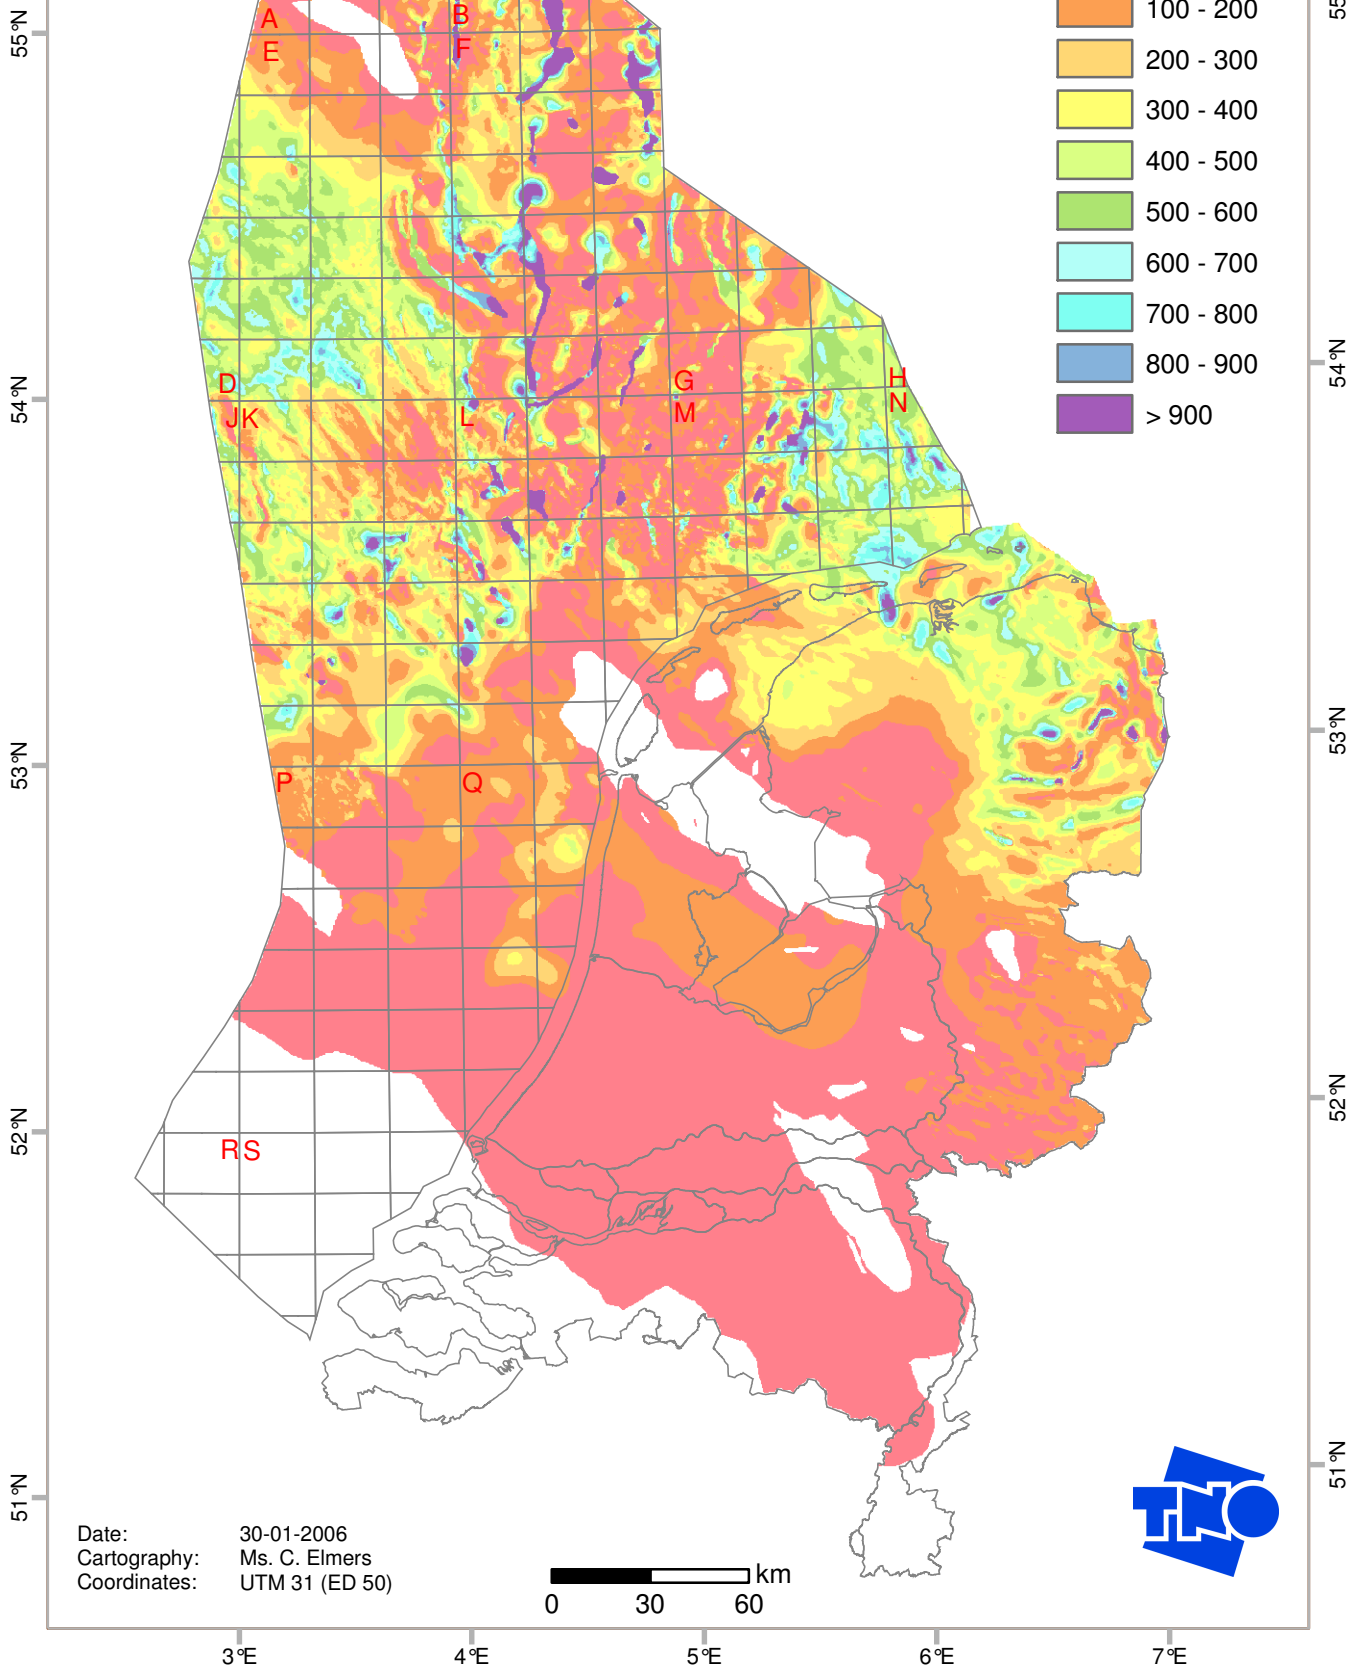

Isochore (TWT representation) of the Zechstein Group (ZE)

TWT in ms

Date: 30-01-2006
Cartography: Ms. C. Elmers
Coordinates: UTM 31 (ED 50)